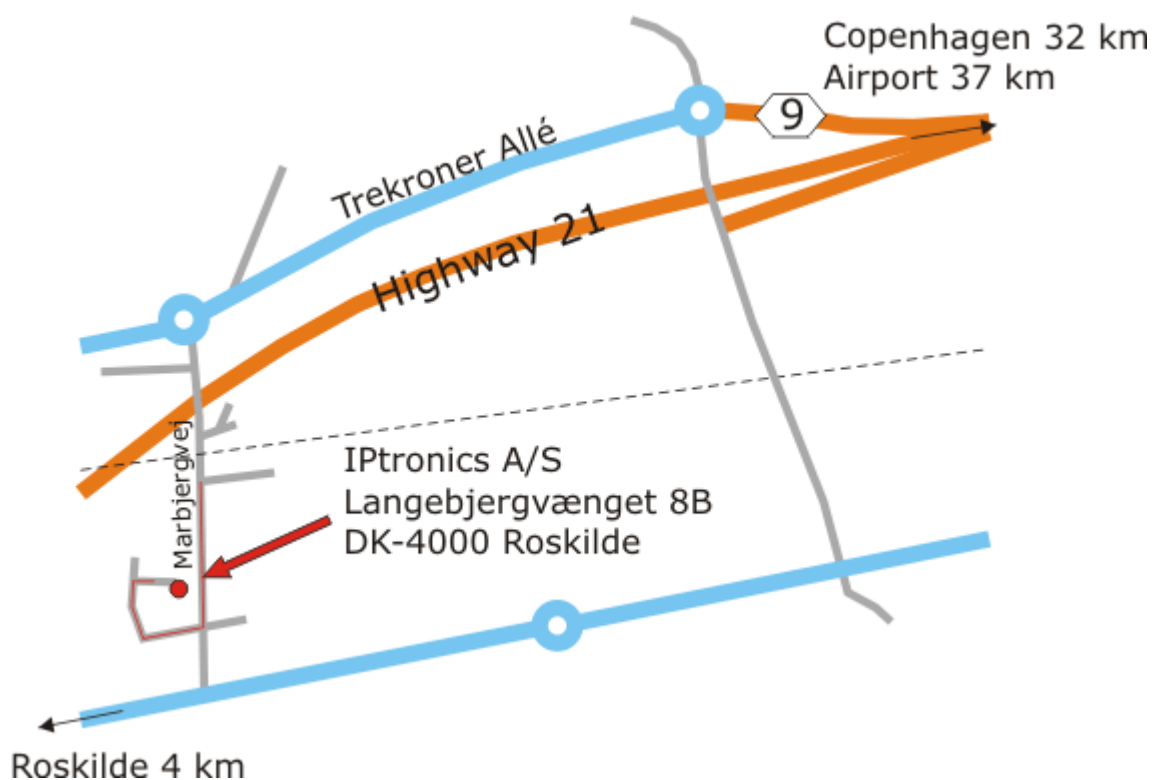

Driving directions to IPtronics

From Copenhagen Airport:

- Take E20 west
- Then E47/E55 North towards "Helsingør, København N-V, Sjællands Odde"
- Keep right onto highway 21 towards "Roskilde, Sjællands Odde"
- Keep right on highway 21 towards "Roskilde, Sjællands Odde"
- Keep left on highway 21 towards "Roskilde, Sjællands Odde"
- Exit at exit 9 "Trekroner" and follow the map below